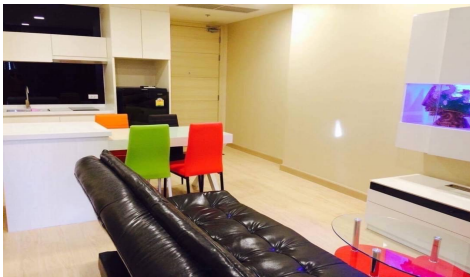

1 Bed 1 Bath in Jomtien

5,400,000 | 25,000 THB

ABPC0635

Condo Key Features

- ✓ 1 Bedrooms
- ✓ Pool
- ✓ Living Area: 40 m2
- ✓ 1 Bathrooms
- ✓ Fully Furnished

Condo Property Features

- ✓ 24-Hour Patrolling Security
- ✓ CCTV
- ✓ Office
- ✓ Sea View